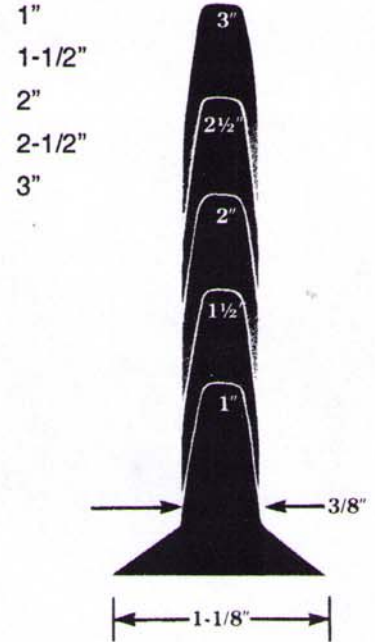

PVC CLEATED BELT

MWE Belting Company Ltd.

T-Cleat Profiles

Available in following heights

Extra Heavy T-Cleat Profiles

Available in following heights

V-Cleat and V-Guide Profiles

Available in following sizes

	Width	Height
A	1/2"	5/16"
B	5/8"	7/16"
C	7/8"	5/8"