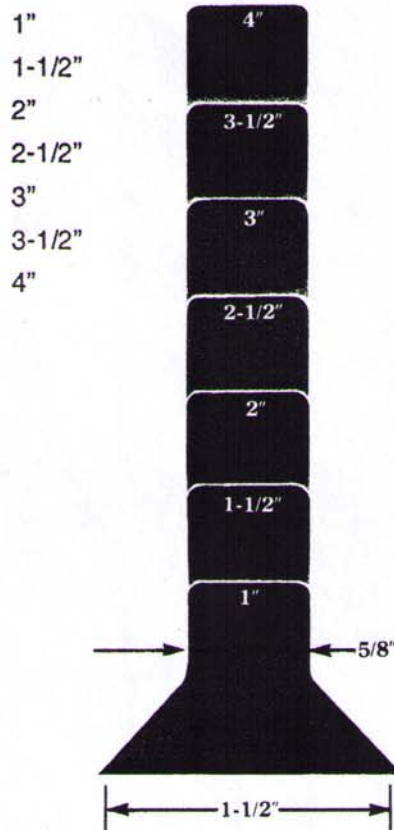

PVC CLEATED BELT

MWE Belting Company Ltd.

T-Cleat Profiles

Available in following heights

Extra Heavy T-Cleat Profiles

Available in following heights

V-Cleat and V-Guide Profiles

Available in following sizes

	Width	Height
A	1/2"	5/16"
B	5/8"	7/16"
C	7/8"	5/8"